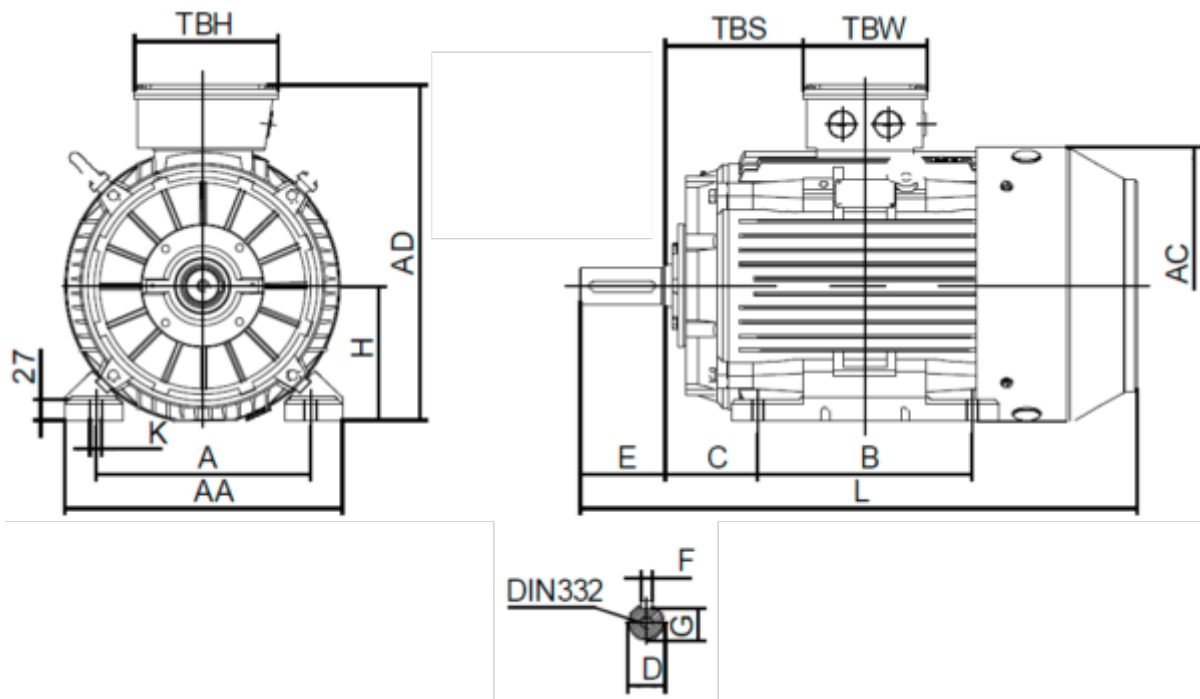

Data Sheet

Article number: 250300400412

Description: Kleedrive T3C 112M-4 4.0KW 1400 rpm
3x230/400V 50HZ IP55 B3 Eff=88,6%

Measures

| | | |
|-----------|-----------|-----------|
| A = 190 | F = 8 | TBW = 134 |
| AA = 231 | G = 24 | |
| AC = Ø220 | H = 112 | |
| AD = 292 | HD = 180 | |
| B = 140 | K = Ø12 | |
| C = 70 | L = 405 | |
| D = Ø28 | TBH = 134 | |
| E = 60 | TBS = 73 | |